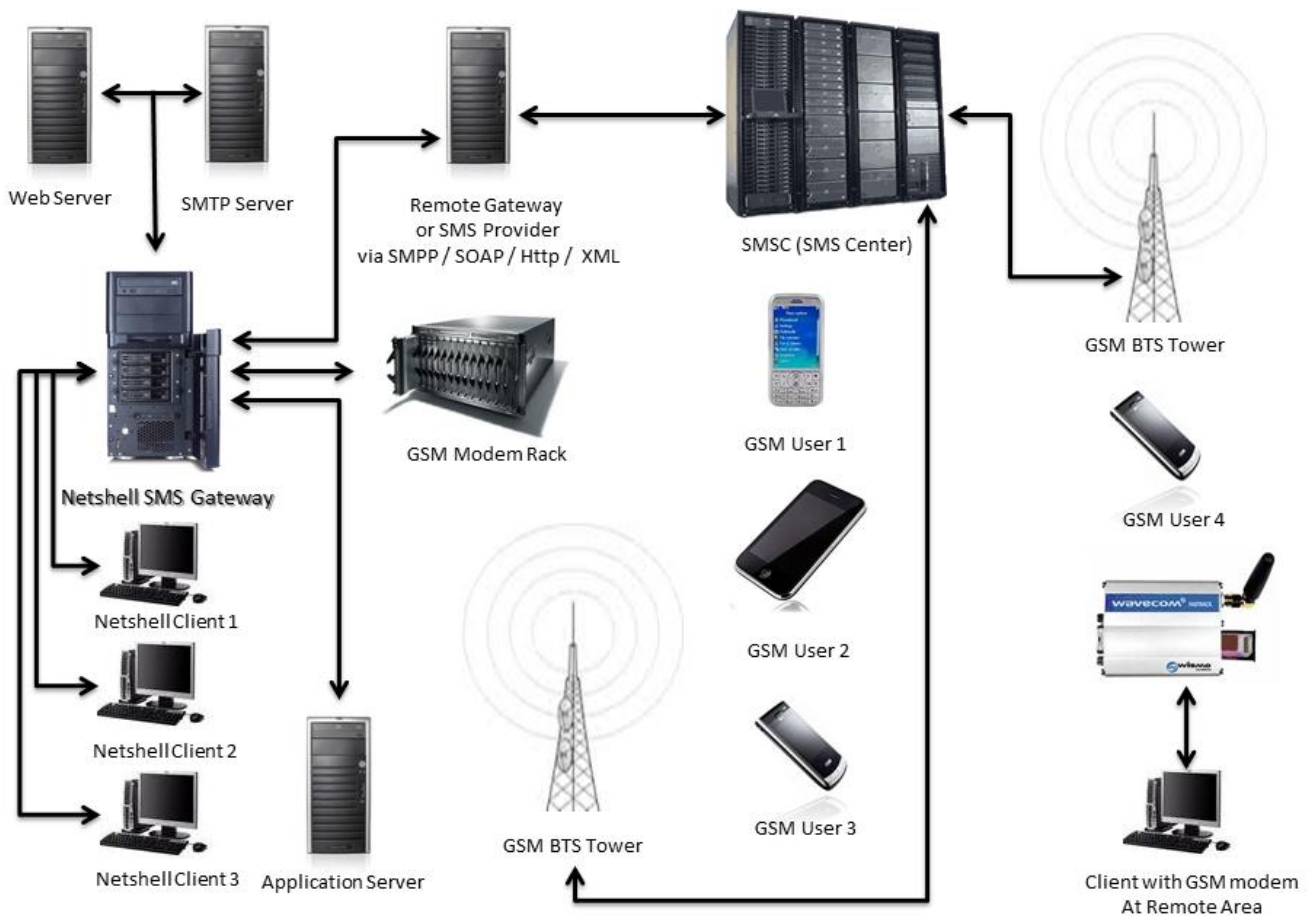

### NetShell (Net 2 Mobile SMS Gateway)

Category: Short Message Service Technology/Mobile Communication/ Networking

Platform: Windows Network

Summary:

NetShell is a SMS Gateway which support mobile network, it is used for sending sms and receiving sms. Service client use the services of server by sending request to NetShell. The system is multi user Client-server system. Server is running and listening specific port (TCP/IP Port). Users sign in to server by providing their authentication information (user id and their password).

### Product Feature

- Multi User Profiles
- Acknowledgement (Delivery Report)
- Dynamic Configuration
- Support Remote and Local web/desktop client
- Mobile Number Independent
- Support Send/Receive Message
- Credit Counter
- Credits Rules
- Blocked Rules
- Inbox Message Redirect Filter
- Multiple GSM MODEM Support (it connect modem via TCP/IP (LAN / MAN or WAN)
- Multiple SMPP Remote Gateway Connection Support
- Multiple Http app Remote Gateway Connection Support

## netshell sms gateway network structure